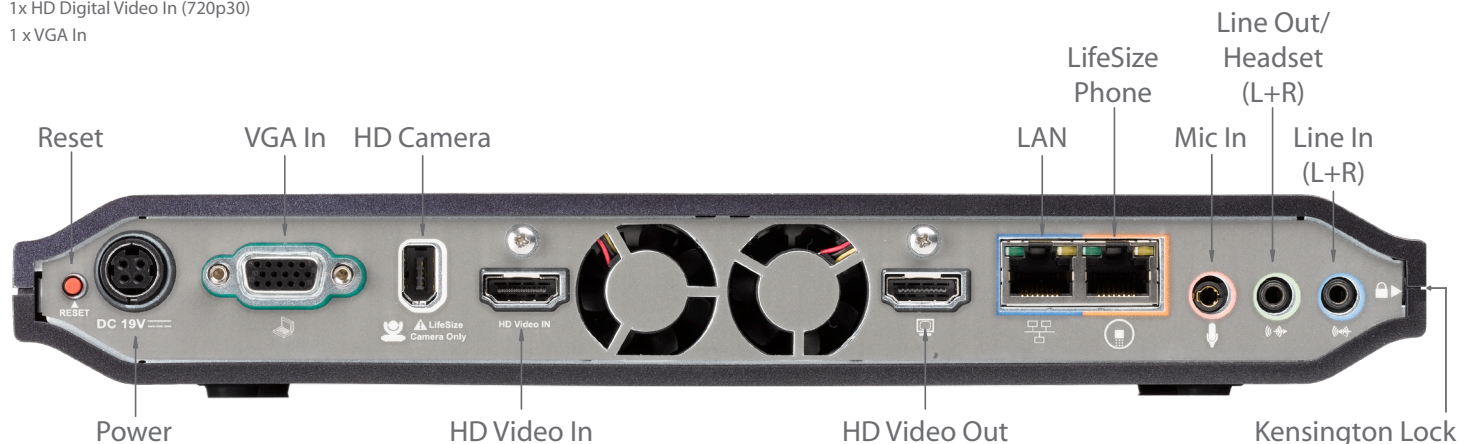

IPv4 and IPv6 support
Auto H.323 dialing
When used with LifeSize Networker:
H.320 dialing
Auto SPID detect
Downspeeding

Directory and Address Book

Up to 1000 local directory entries
Save, Lock, Remove Redial List features
Missed call notification
Auto-Discovery directory lookup (patent pending)
LDAP (H.350) support
Meetings Directory support
Hierarchical address book

System Management

Out of box setup via web interface and web management tool
SNMP
Backup and Restore capability
JPEG Snapshots through web interface

Optional

LifeSize Phone for enhanced audio integration
Note: LifeSize Phone and LifeSize MicPod are mutually exclusive
LifeSize Networker for ISDN connectivity

Power

AC Voltage 100-240V, 50-60 Hz, 2.5 A

Environmental Data

Operating temperature:
0°C (32°F) to 40°C (104°F)
Operating humidity:
15% to 85%, non-condensing
Storage temperature:
-20°C (-4°F) to 60°C (140°F)
Storage humidity: 10% to 90% non-condensing

Codec Dimensions

Width: 288mm (11.34")
Depth: 187.5mm (7.38")
Height: 41.3mm (1.63")
Weight: 1.29Kg (2.84 lbs)

Regulatory Model Number
Model: LFZ-006

For additional information:
www.lifesize.com/support

Information contained in this document is preliminary and subject to change without notice. LifeSize is a registered trademark or trademark of LifeSize Communications in the U.S. and other countries. Copyright 2008. All rights reserved. April 2008.

Corporate Headquarters:
901 S. Mopac Expressway
Building 3, Suite 300
Austin, Texas 78746 USA

Phone: +1 512 347 9300
Fax: +1 512 347 9301
Email: info@lifesize.com
www.lifesize.com

EMEA:
LifeSize Communications
Toll-Free Europe
008000 999 09 799

APAC:
LifeSize Communications
Hong Kong
Phone: +852 8239 3695